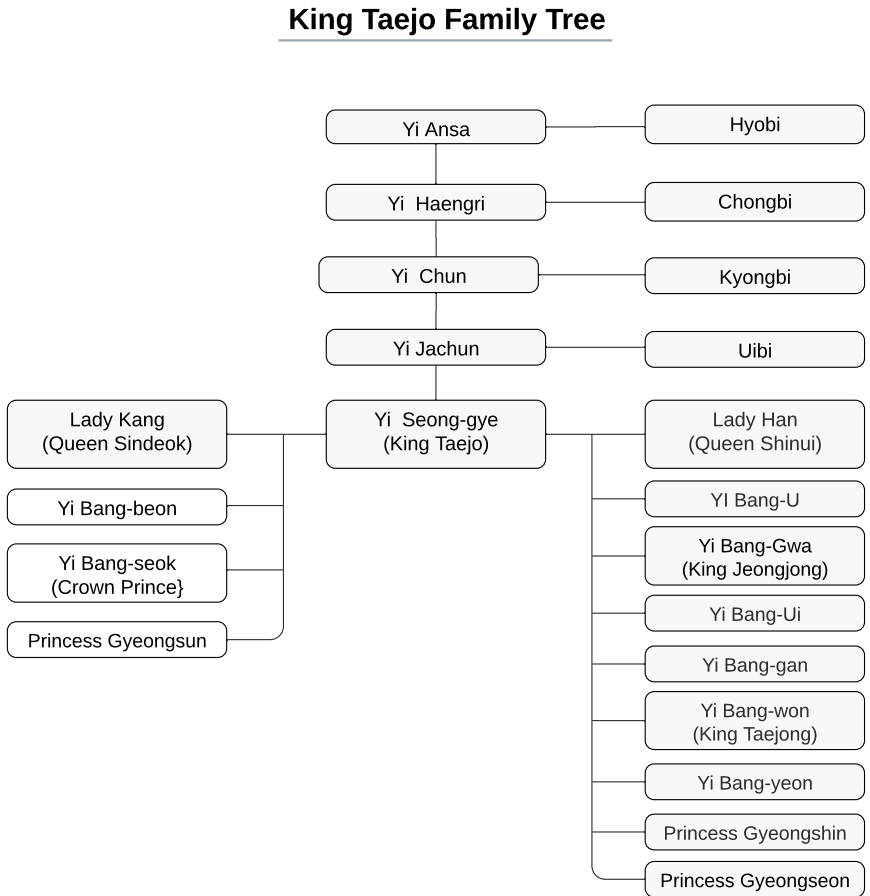

Figure 1. King Taejo Family Tree

Figure 2. Major Events in Story of King Taejo

Major Events in Story of King Taejo (1170-1389)

Major Events in Story of King Taejo (1390-1408)

Figure 3. 14th Century Goryeo

Figure 4. The Path of the Jeonju Yi Clan

The Path of the Jeonju Yi Clan: From Jeonju to Gaegyeong

Figure 5. Yi Seong-gye's Major Conflicts in the North

Figure 6. Yi Seong-gye's Activities in the South