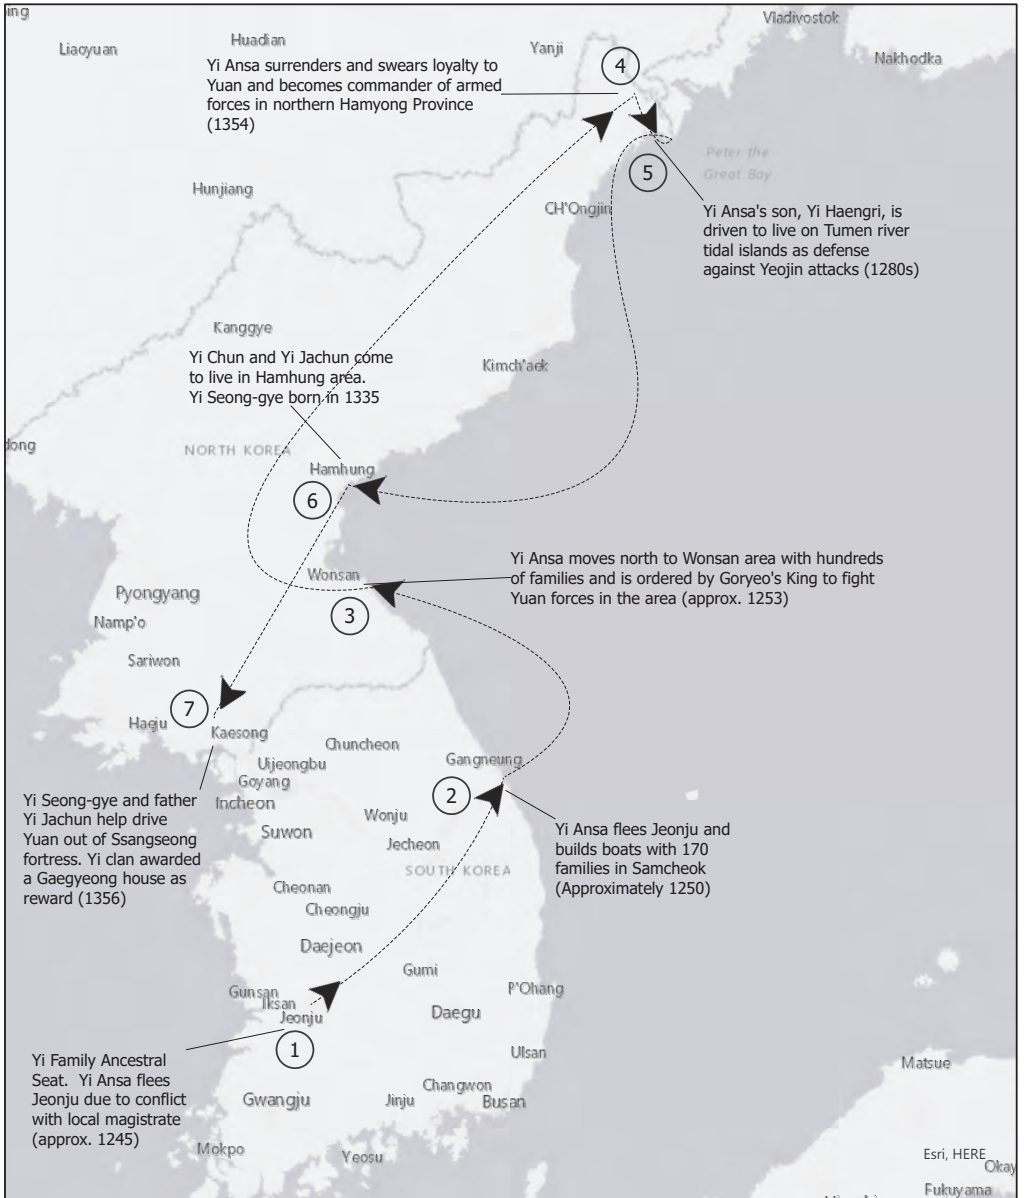

Figure 1. King Taejo Family Tree

Figure 2. Major Events in Story of King Taejo

Major Events in Story of King Taejo (1170-1389)

Major Events in Story of King Taejo (1390-1408)

Figure 3. 14th Century Goryeo

Figure 4. The Path of the Jeonju Yi Clan

The Path of the Jeonju Yi Clan: From Jeonju to Gaegyeong

Figure 5. Yi Seong-gye's Major Conflicts in the North

Figure 6. Yi Seong-gye's Activities in the South